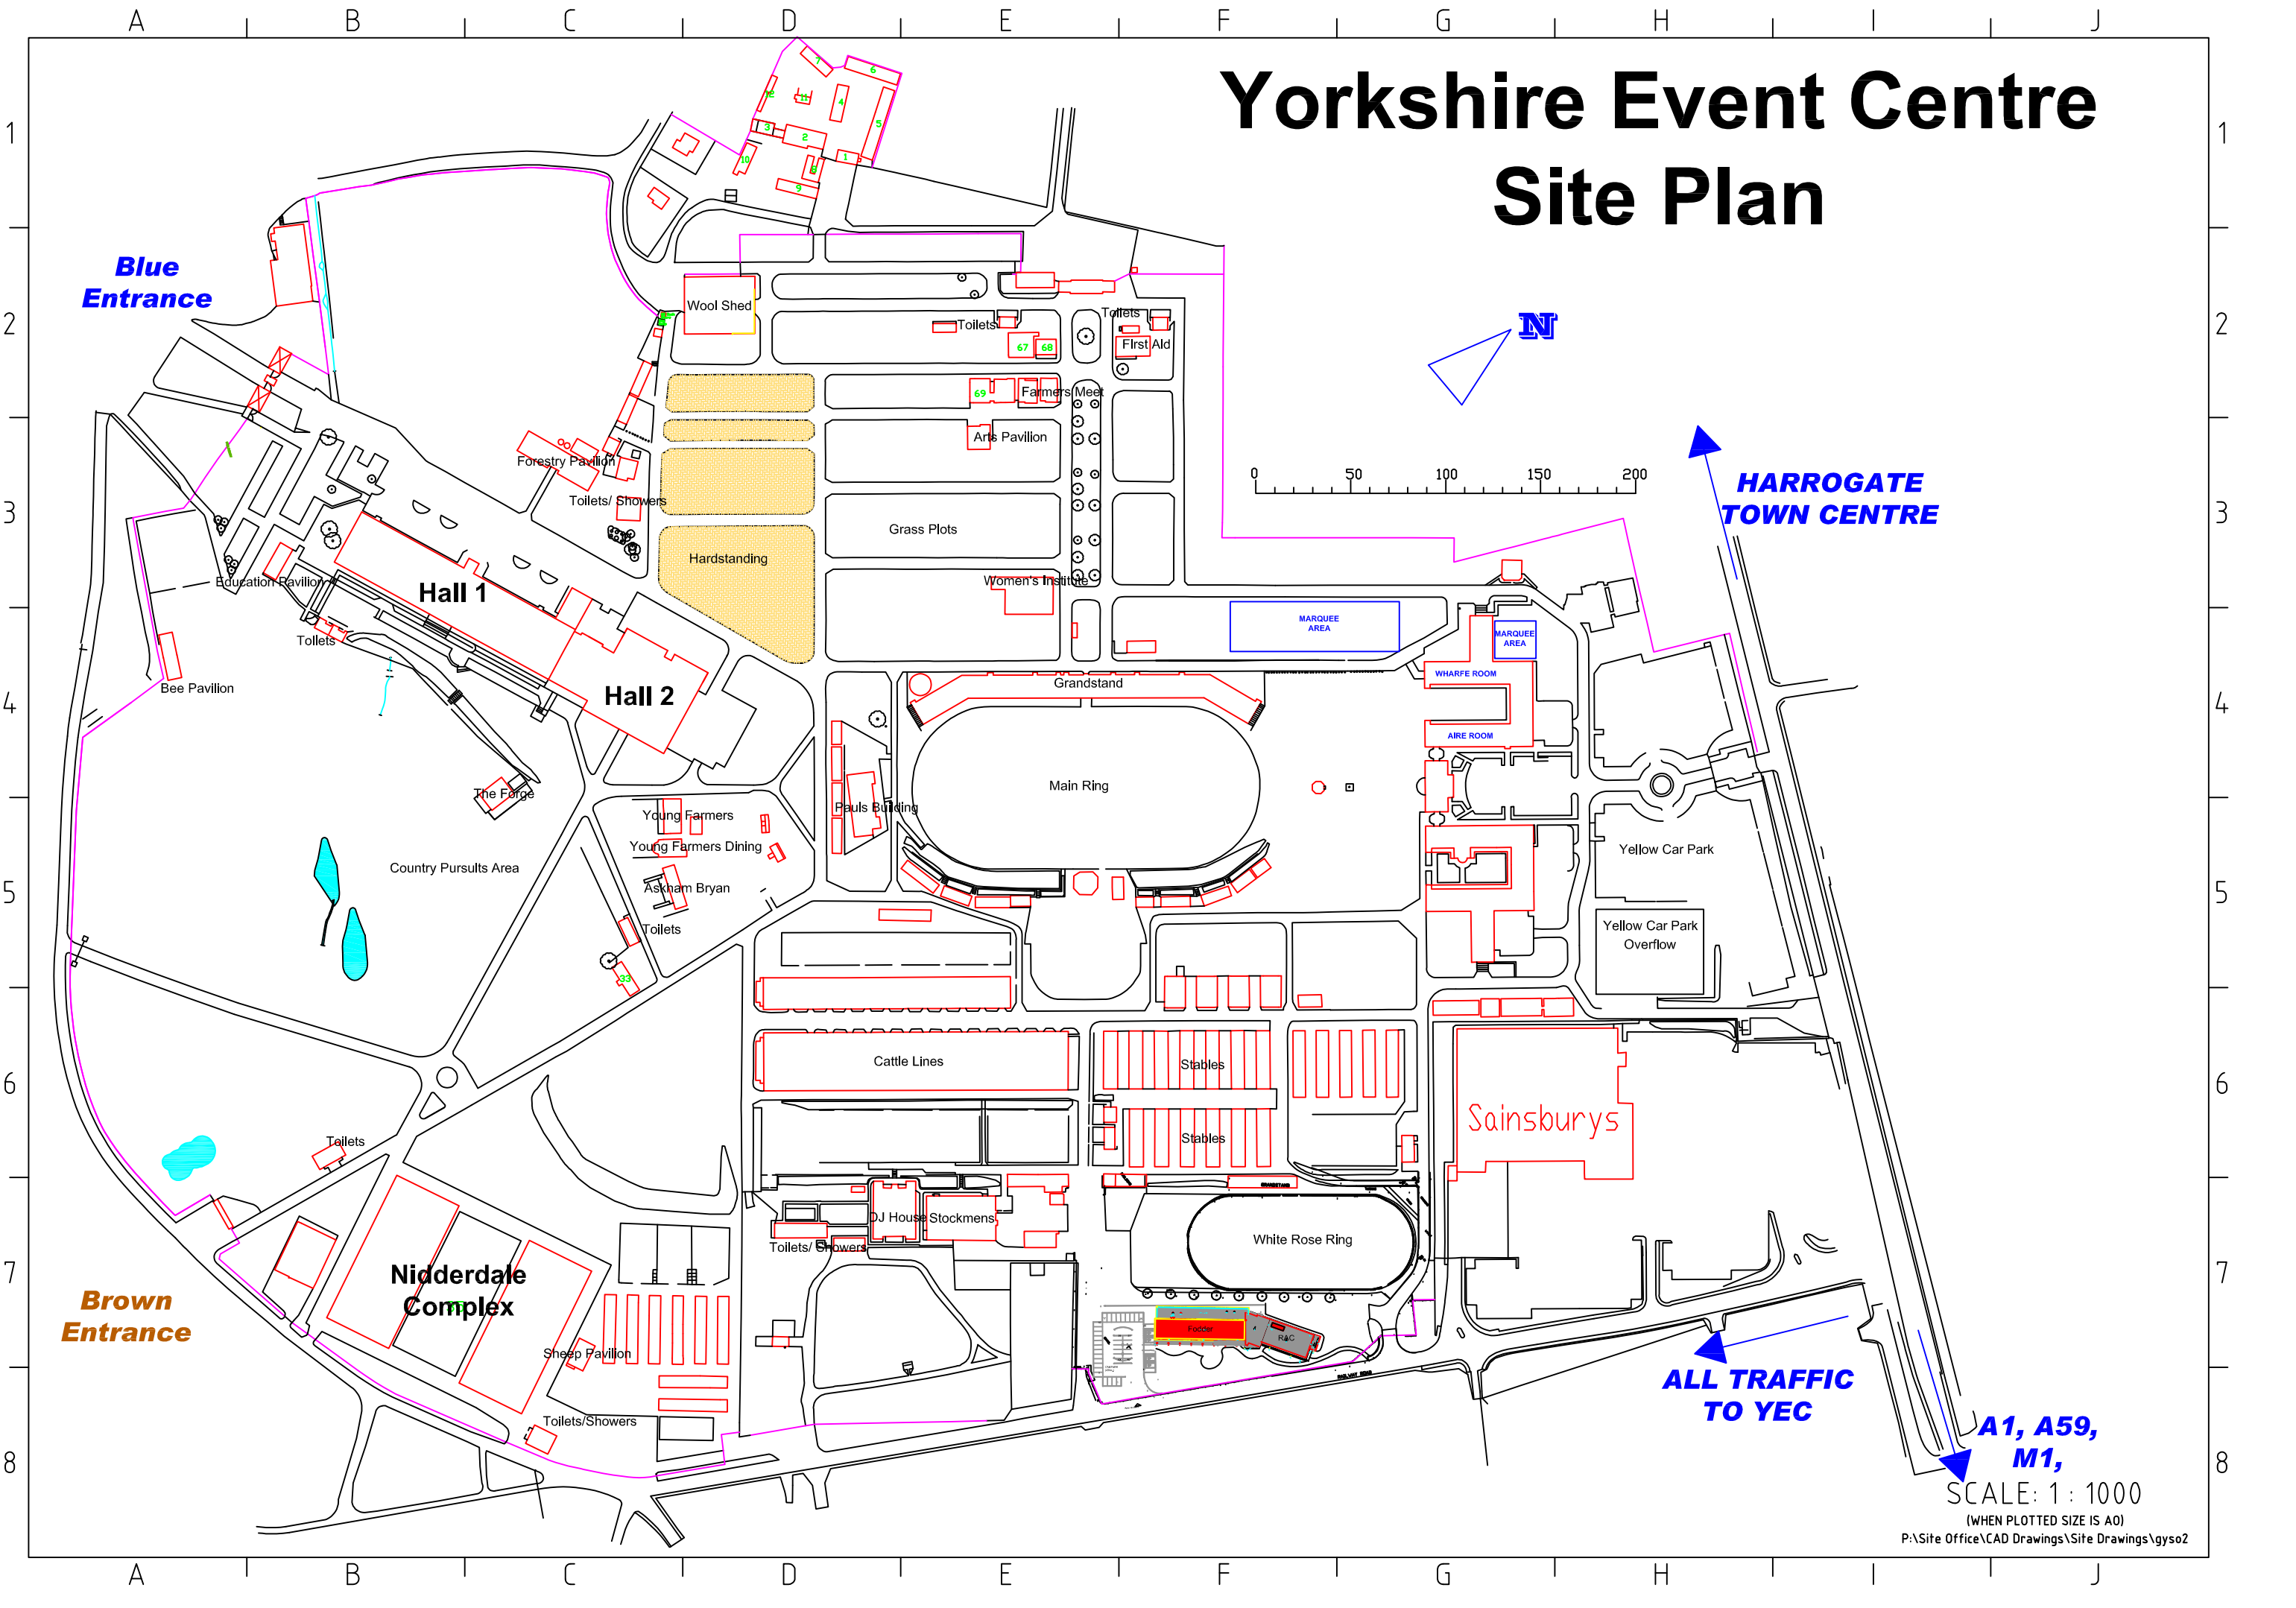

Yorkshire Event Centre Site Plan

**HARROGATE
TOWN CENTRE**

**ALL TRAFFIC
TO YEC**

**A1, A59,
M1,**

SCALE: 1 : 1000

(WHEN PLOTTED SIZE IS A0)

P:\Site Office\CAD Drawings\Site Drawings\gyso2